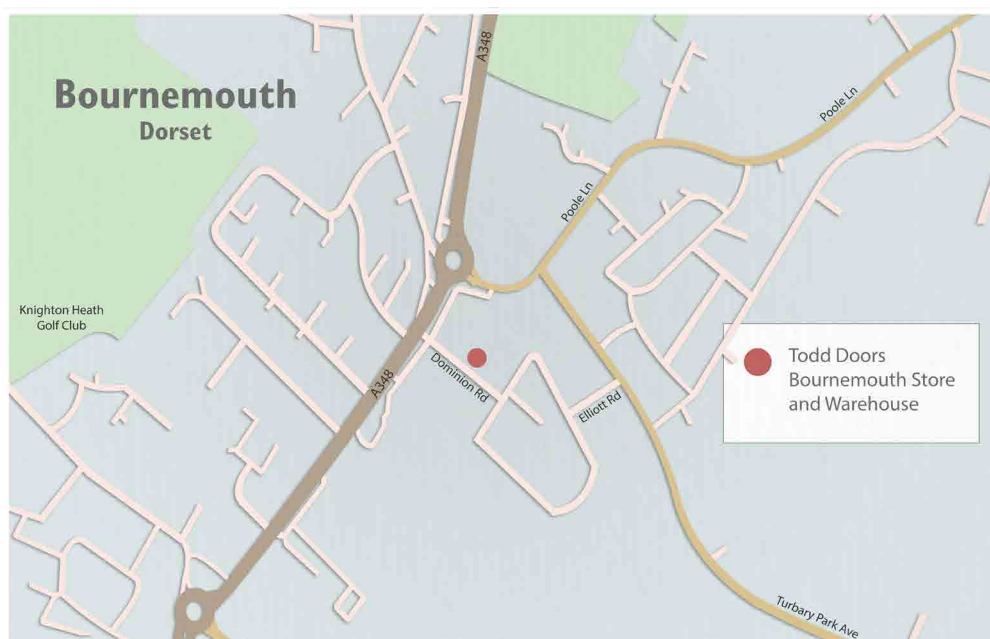

Address

Todd Doors
2 Dominion Road,
West Howe Industrial Estate
Bournemouth,
Dorset
BH11 8LH

Telephone
01202 048 170

Opening Hours

Mon: 8am - 5.00pm
Tue: 8am - 5.00pm
Wed: 8am - 5.00pm
Thurs: 8am - 5.00pm
Fri: 8am - 5.00pm